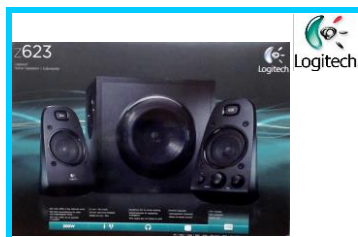

S-SPD9
USB Speaker
Price: Ask

S-SPD10
USB Speaker (木質)
Price: Ask

LGT-Z120
Stereo USB Speakers
Price: Ask

LGT-Z150
USB Multimedia Speakers
Price: Ask

LGT-Z150
USB Multimedia Speakers
Price: Ask

LGT-Z200
USB Multimedia Speakers
Price: Ask

LGT-Z200
USB Multimedia Speakers
Price: Ask

LGT-Z213
Multimedia Speakers
Price: Ask

LGT-Z313
Speaker System
Price: Ask

LGT-Z333
Speaker System
Price: Ask

LGT-Z333
Speaker System
Price: Ask

LGT-Z506
5.1 Stereo Speakers
Price: Ask

LGT-Z623
2.1 speaker system
Price: Ask

D=Display, F=FM, H=Hands bluetooth telephone, I=Line in O=Line out, T=T-F card, U=USB flash, +=Build in li-ion,