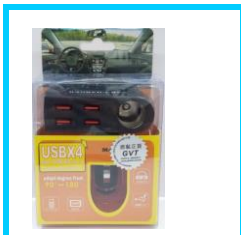

IP-94
Car Charger (4.2A) (3 Port)
ask

IP-94
Car Charger (4.2A) (3 Port)
ask

IP-95
Car Charger (9.6A) (4 Port)
ask

IP-98
3 Way Socket and 2 USB Port
ask

IP-101
汽車 吸塵機
ask

IP-102
3 Way Socket and 2 USB Port (3.1A)
ask

IP-103
Car Charger (9.6A) (4 Port)
ask

IP-104
2 Way Socket and 2 USB Port (3.1A)
ask

IP-105
2 Way Socket and 2 USB Port (3.1A)
ask

IP-107
2 Way Socket and 2 USB Port (3.5A)
ask

IP-108
1 Way Socket and 4 USB Port (5A)
ask

IP-109
2 Way Socket and 2 USB Port (3.1A)
ask

IP-110
1 Way Socket and 2 USB Port (3.1A)
ask

IP-110
1 Way Socket and 2 USB Port (3.1A)
ask

IP-111
Car Charger (2.1A) (2 Port)
ask

IP-111
Car Charger (2.1A) (2 Port)
ask