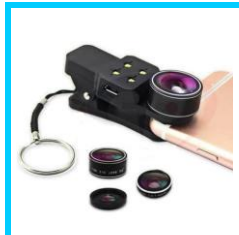

IP-47
熱感筆
ask

IP-49
Sim卡套
ask

IP-71
i Pad / Galaxy Tab Stand
ask

IP-75
USB Car Charger (USB Port x 2)
ask

IP-75
USB Car Charger (USB Port x 2)
ask

IP-85
USB Car Charger (5.1A) (3 Port)
ask

IP-89(B)
4 in 1 Selfie Lens
ask

IP-89(C)
2 in 1 Selfie Lens (無框)
ask

IP-89(C)
2 in 1 Selfie Lens (無框)
ask

IP-89(D)
4 in 1 Selfie Lens (Flash)
ask

IP-89(D)
4 in 1 Selfie Lens (Flash)
ask

IP-90
熱感筆 2 in 1
ask

IP-91
熱感筆 4 in 1
ask

IP-93
Car Charger (3.4A) (2 Port)
ask