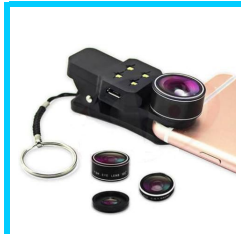

IP-47  
熱感筆  
ASK

IP-47B  
電容筆  
ASK

IP-49  
Sim卡套  
ASK

IP-71  
i Pad / Galaxy Tab Stand  
ASK

IP-75  
USB Car Charger (USB Port x 2)  
ASK

IP-75  
USB Car Charger (USB Port x 2)  
ASK

IP-89(B)  
4 in 1 Selfie Lens  
ASK

IP-89(C)  
2 in 1 Selfie Lens (無框)  
ASK

IP-89(C)  
2 in 1 Selfie Lens (無框)  
ASK

IP-89(D)  
4 in 1 Selfie Lens (Flash)  
ASK

IP-89(D)  
4 in 1 Selfie Lens (Flash)  
ASK

IP-90  
熱感筆 2 in 1  
ASK

IP-91  
熱感筆 4 in 1  
ASK